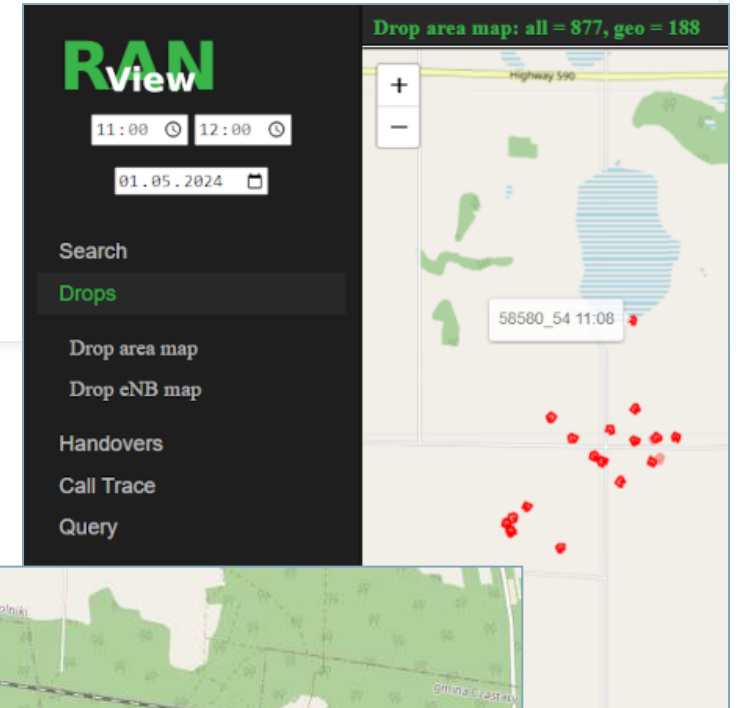

An aerial night view of a city with numerous skyscrapers and buildings. The sky is dark with a visible starry pattern. Two large communication towers with red lattice structures are prominent on the left and right sides. White glowing arcs connect various points across the city, representing a network. A semi-transparent globe is visible in the lower right quadrant. The overall color palette is dark blue and black with white highlights.

Key feature – precise geolocation

ViewRAN – detecting and visualising network anomalies

ViewRAN revolutionizes 4G/5G network monitoring and analytics, offering unparalleled precision and efficiency in detecting and visualising network anomalies

- Advanced geolocation capabilities
- Unmatched 80m resolution visualization
- Strategic operational insights

Key modules & features

ViewRAN – empowering networks security and enlightening inside

Security anomalies discovery module