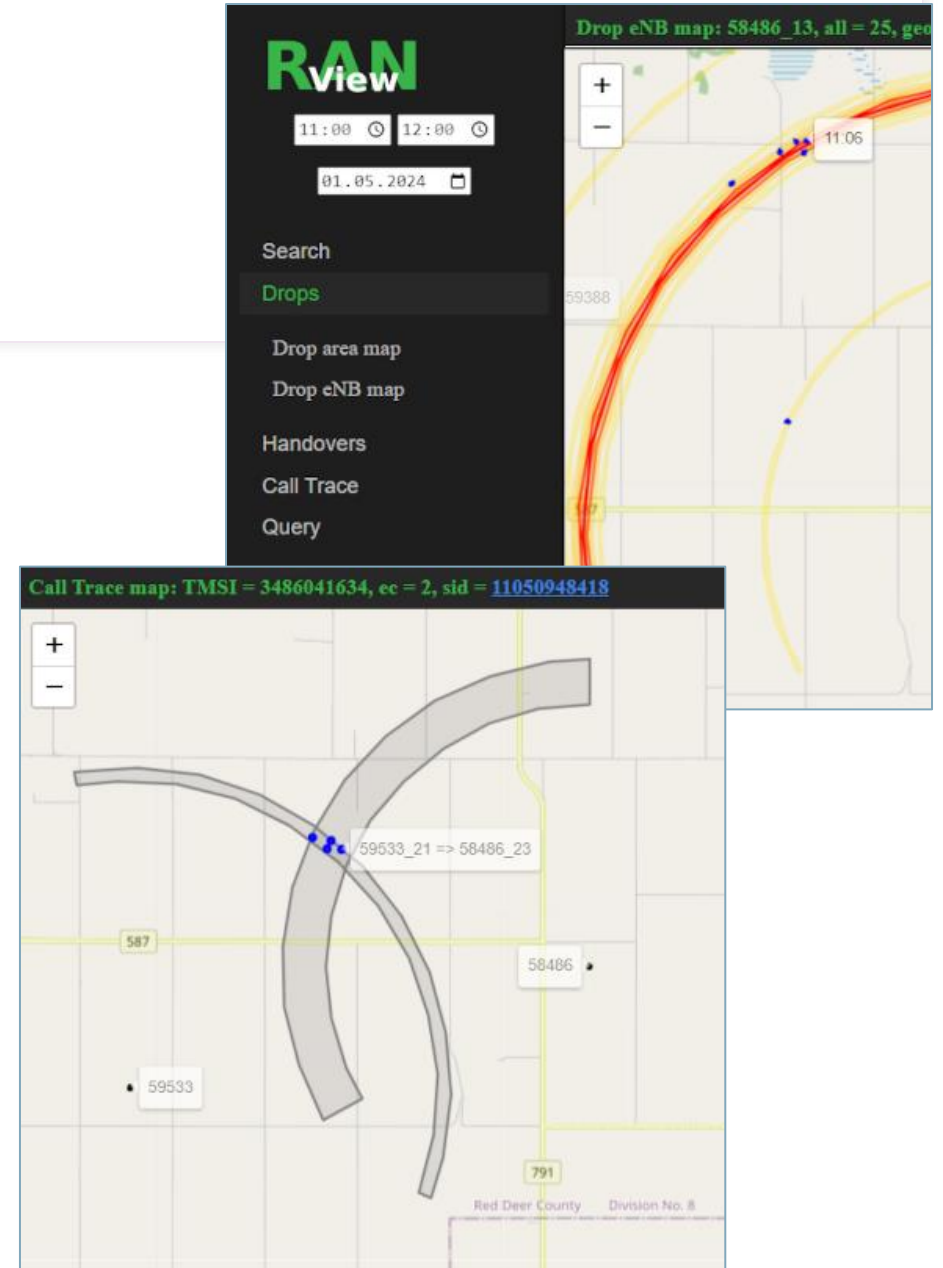

Key feature – precise geolocation

ViewRAN – detecting and visualising network anomalies

ViewRAN revolutionizes 4G/5G network monitoring and analytics, offering unparalleled precision and efficiency in detecting and visualising network anomalies

- Advanced geolocation capabilities
- Unmatched 80m resolution visualization
- Strategic operational insights

Key modules & features

ViewRAN – empowering networks security and enlightening inside

Security anomalies discovery module

Detects security anomalies in the radio network including fake base stations, IMSI catchers and DoS attacks on the air interface

In-depth subscriber and radio interface analysis

Integrates with Wireshark for detailed behaviour analysis of subscribers of the radio interface