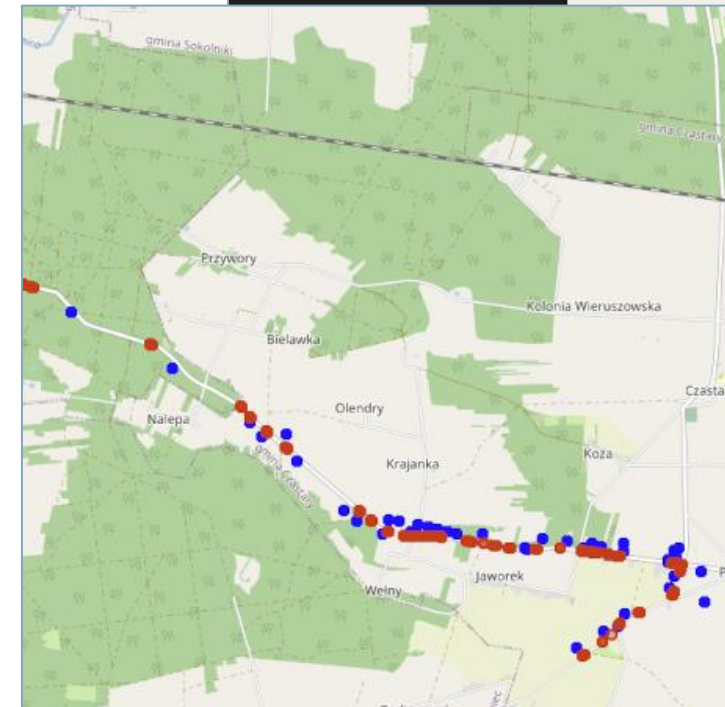

Key feature – precise geolocation

ViewRAN – detecting and visualising network anomalies

ViewRAN revolutionizes 4G/5G network monitoring and analytics, offering unparalleled precision and efficiency in detecting and visualising network anomalies

- Advanced geolocation capabilities
- Unmatched 80m resolution visualization
- Strategic operational insights