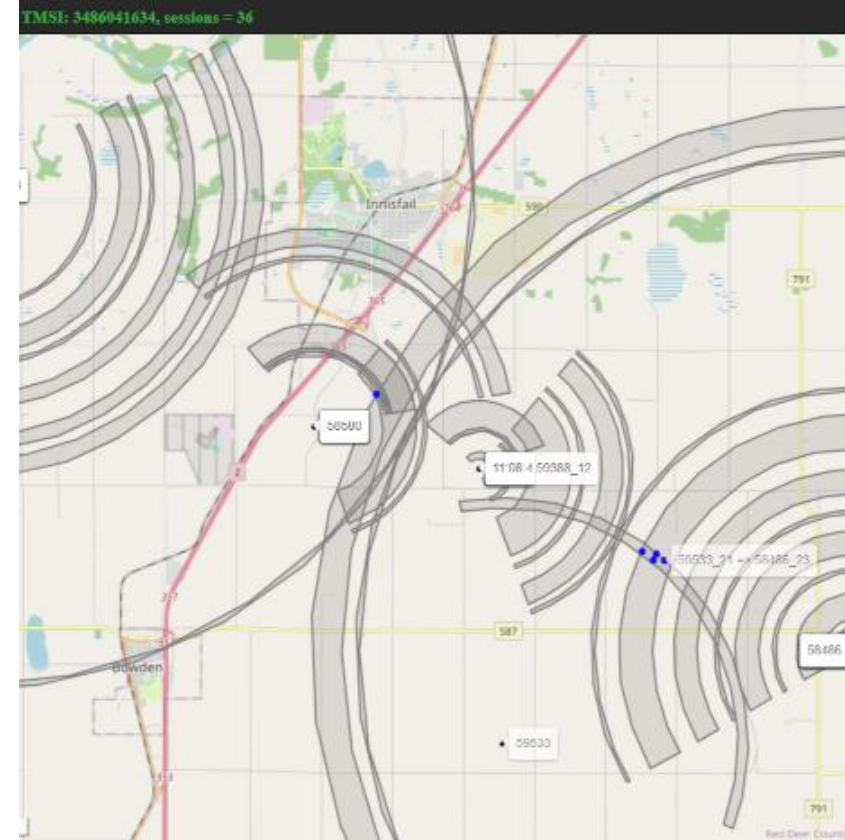

Key modules & features

ViewRAN empowering networks with unbeatable efficiency

Redefined efficiency standards

Delivers a month of Geo & Call Flow history for millions of subscribers 24/7 with an unbelievable less than a second response time, utilizing a few servers only

```
NAS-EPS      7 RRCConnectionSetupComplete, Service request
1 S1AP/NAS-EPS 89 InitialUEMessage, Service request
1 S1AP      245 InitialContextSetupRequest, UECapabilityInforma
          29 RRCConnectionReconfiguration
          2 RRCConnectionReconfigurationComplete
1 S1AP      71 InitialContextSetupResponse
1 S1AP      86 CellTrafficTrace
          50 RRCConnectionReconfiguration
          2 RRCConnectionReconfigurationComplete
          4 MeasurementReport
MAC-LTE     22 RAR (RA-RNTI=1, SFN=0, SF=0) (RAPID=0[Group
          15 RRCConnectionReconfiguration
          2 RRCConnectionReconfigurationComplete
          4 MeasurementReport
```

bits), 4 bytes captured (32 bits) on interface unknown, id 5 | 0000 08 0

icch (LTE Radio Resource Control (RRC) protocol)

```
c1 (0)
report-r8 (0)
port-r8
5
ltPCell
result: -87dBm <= RSRP <= -86dBm (54)
result: -11dB <= RSRQ <= -10.5dB (18)
```