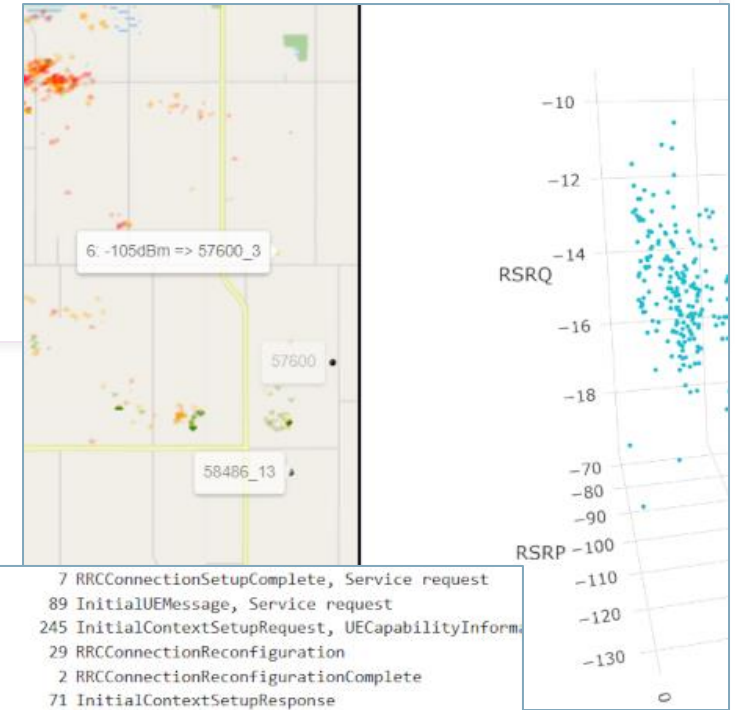

Key modules & features

ViewRAN empowering networks with unbeatable efficiency

Redefined efficiency standards

Delivers a month of Geo & Call Flow history for millions of subscribers 24/7 with an unbelievable less than a second response time, utilizing a few servers only

Comprehensive support for major 4G/5G vendors

Fully compatible with leading network infrastructure from Huawei, Ericsson and Nokia

Cutting-edge technology stack

Real-time backend powered by Elasticsearch ensuring extremely responsive and intuitive user experience

```
NAS-EPS      7 RRCConnectionSetupComplete, Service request
1 S1AP/NAS-EPS 89 InitialUEMessage, Service request
1 S1AP      245 InitialContextSetupRequest, UECapabilityInforma
          29 RRCConnectionReconfiguration
          2 RRCConnectionReconfigurationComplete
1 S1AP      71 InitialContextSetupResponse
1 S1AP      86 CellTrafficTrace
          50 RRCConnectionReconfiguration
          2 RRCConnectionReconfigurationComplete
          4 MeasurementReport
MAC-LTE     22 RAR (RA-RNTI=1, SFN=0, SF=0) (RAPID=0[Group
          15 RRCConnectionReconfiguration
          2 RRCConnectionReconfigurationComplete
          4 MeasurementReport
```

bits), 4 bytes captured (32 bits) on interface unknown, id 5 | 0000 08 0

icch (LTE Radio Resource Control (RRC) protocol)

```
c1 (0)
report-r8 (0)
port-r8
5
ltPCell
result: -87dBm <= RSRP <= -86dBm (54)
result: -11dB <= RSRQ <= -10.5dB (18)
```